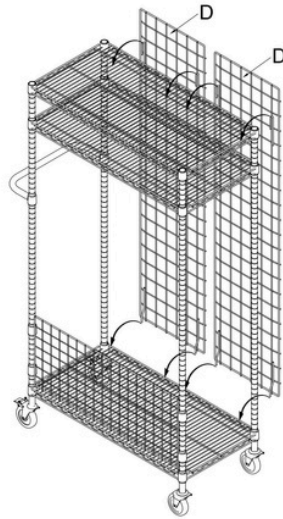

ECLIPSE® CHROME LAUNDRY CART

ASSEMBLY INSTRUCTIONS

8

9