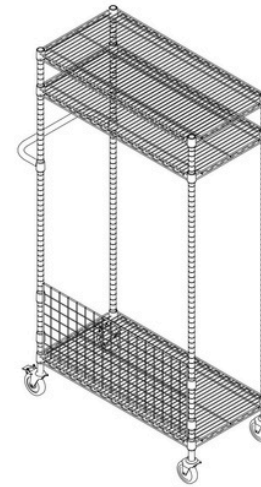

ECLIPSE® CHROME LAUNDRY CART

ASSEMBLY INSTRUCTIONS

1

2

3

4

5

6

7