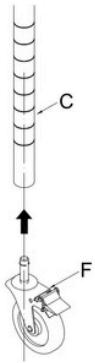

ECLIPSE® CHROME LAUNDRY CART

ASSEMBLY INSTRUCTIONS

1