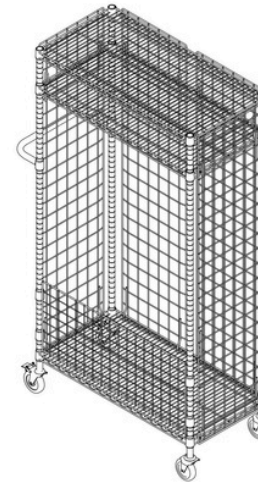

# ECLIPSE® CHROME LAUNDRY CART

## ASSEMBLY INSTRUCTIONS

8

9

10

A

3PCS

B

1PC

C

4PCS

D

4PCS

E

1PC

F

2 WITH BRAKES  
2 W/O BRAKES