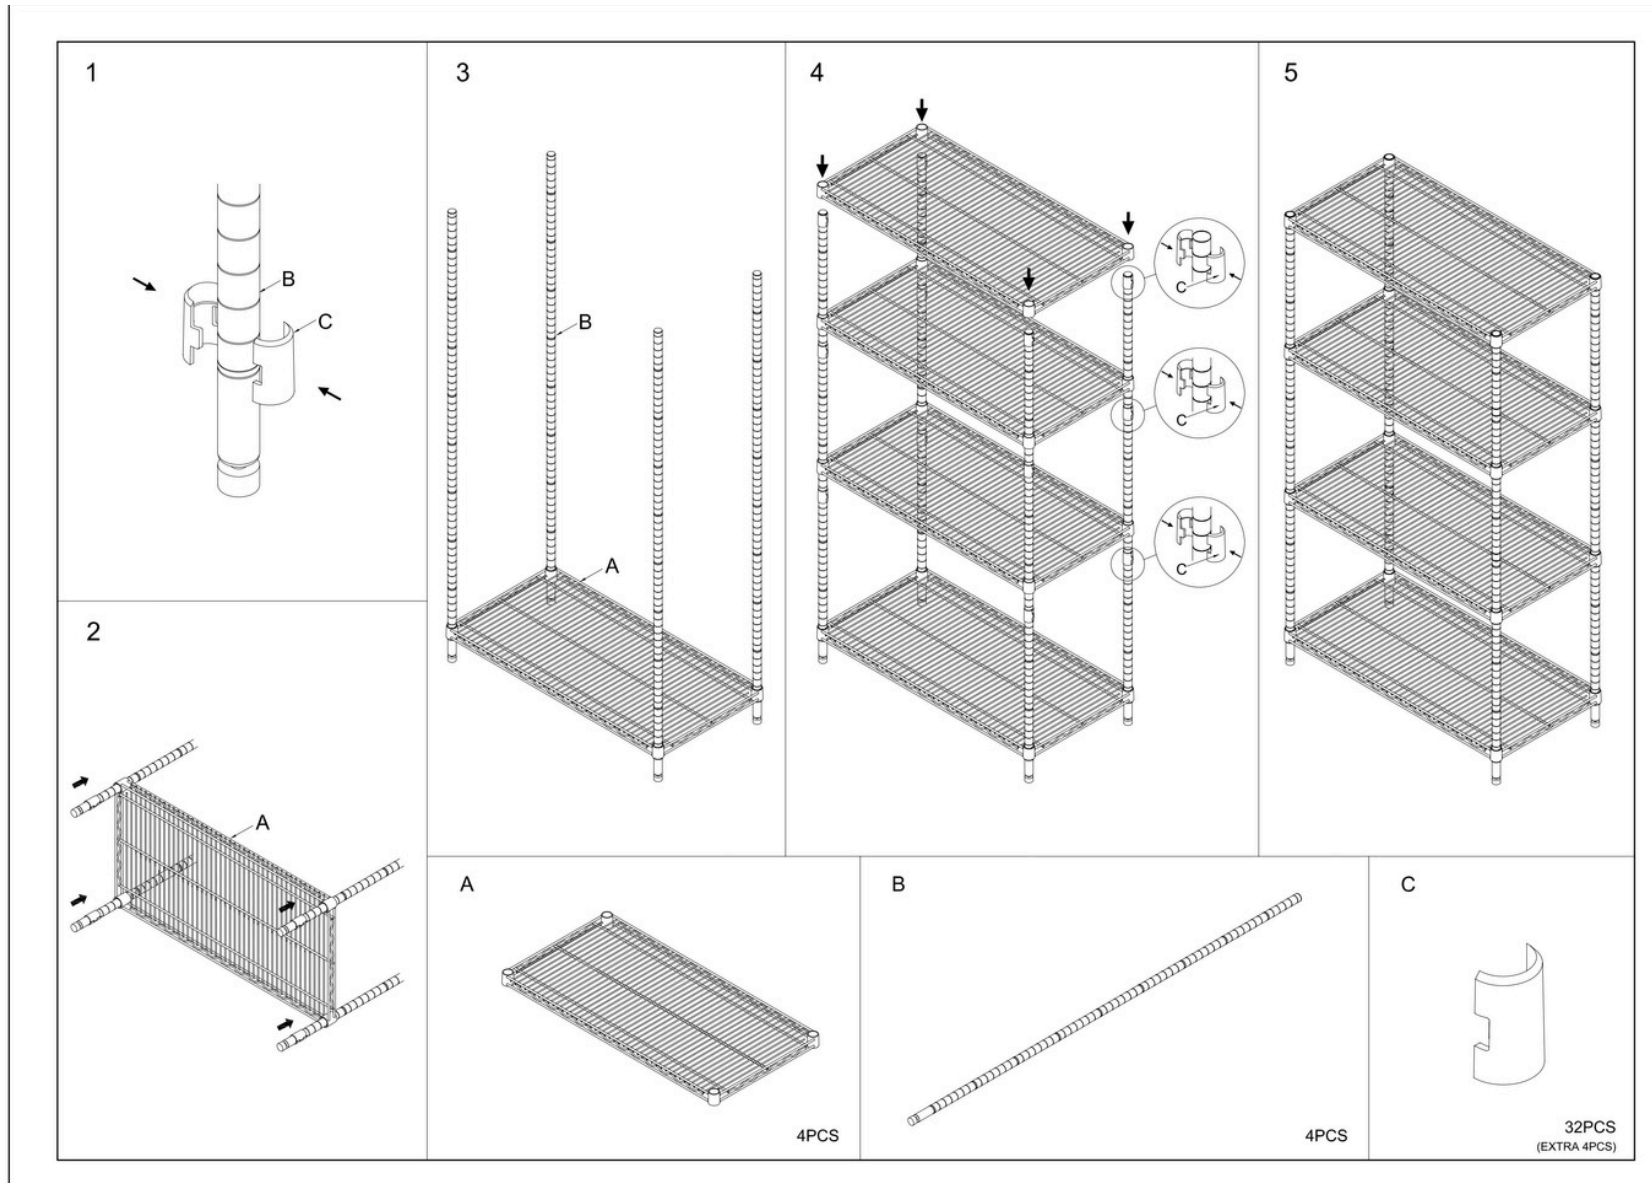

ECLIPSE® CHROME WIRE

ECLIPSE® CHROME WIRE

Depth (mm)	Length (mm)								
	460	610	760	915	1070	1220	1370	1520	1820
305		✓	✓	✓	✓	✓			
355			✓	✓	✓	✓	✓	✓	✓
460	✓	✓	✓	✓	✓	✓	✓	✓	✓
610		✓	✓	✓	✓	✓	✓	✓	✓
Heights available in 1625mm, 1820mm, 2130mm									