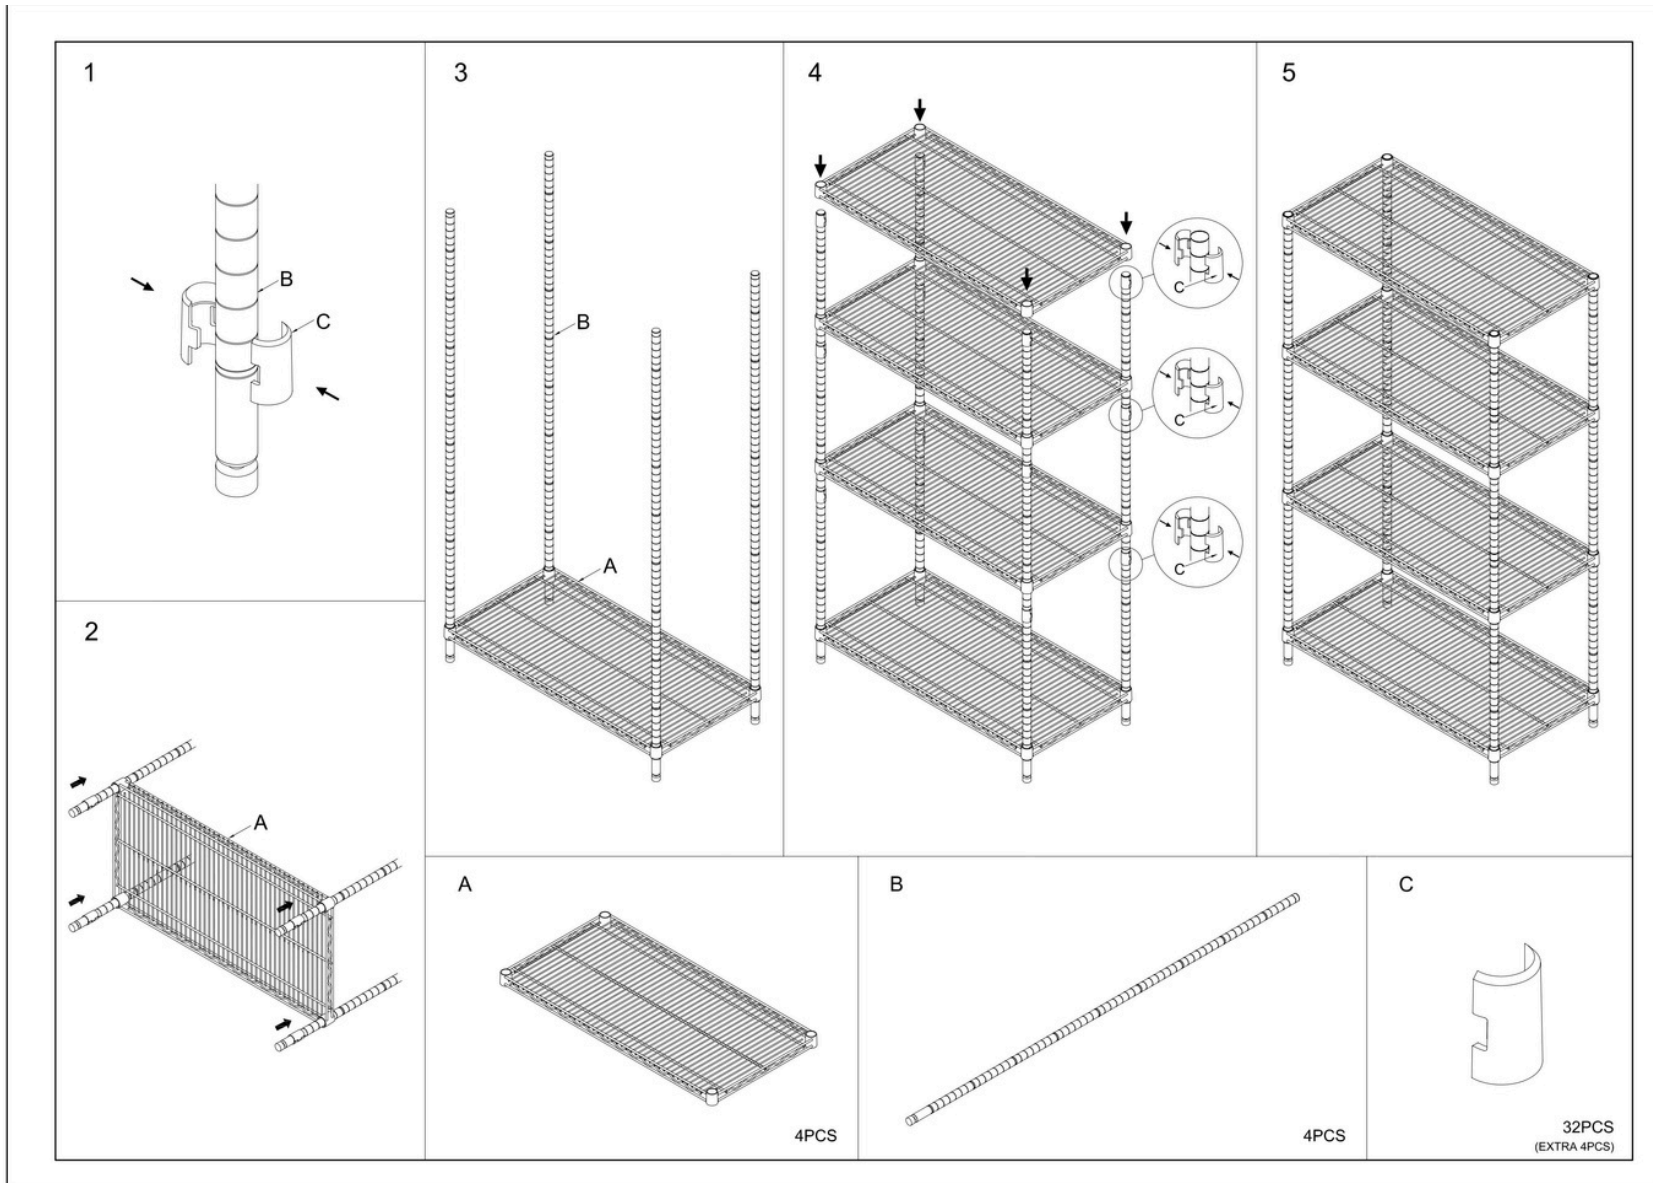

ECLIPSE® PERMA PLUS

ECLIPSE® PERMA PLUS

Depth (mm)	Length (mm)							
	610	760	915	1070	1220	1370	1520	1820
305		✓	✓	✓	✓			
355		✓	✓	✓	✓	✓	✓	✓
460	✓	✓	✓	✓	✓	✓	✓	✓
610	✓	✓	✓	✓	✓	✓	✓	✓
Heights available in 1625mm, 1820mm, 2130mm								