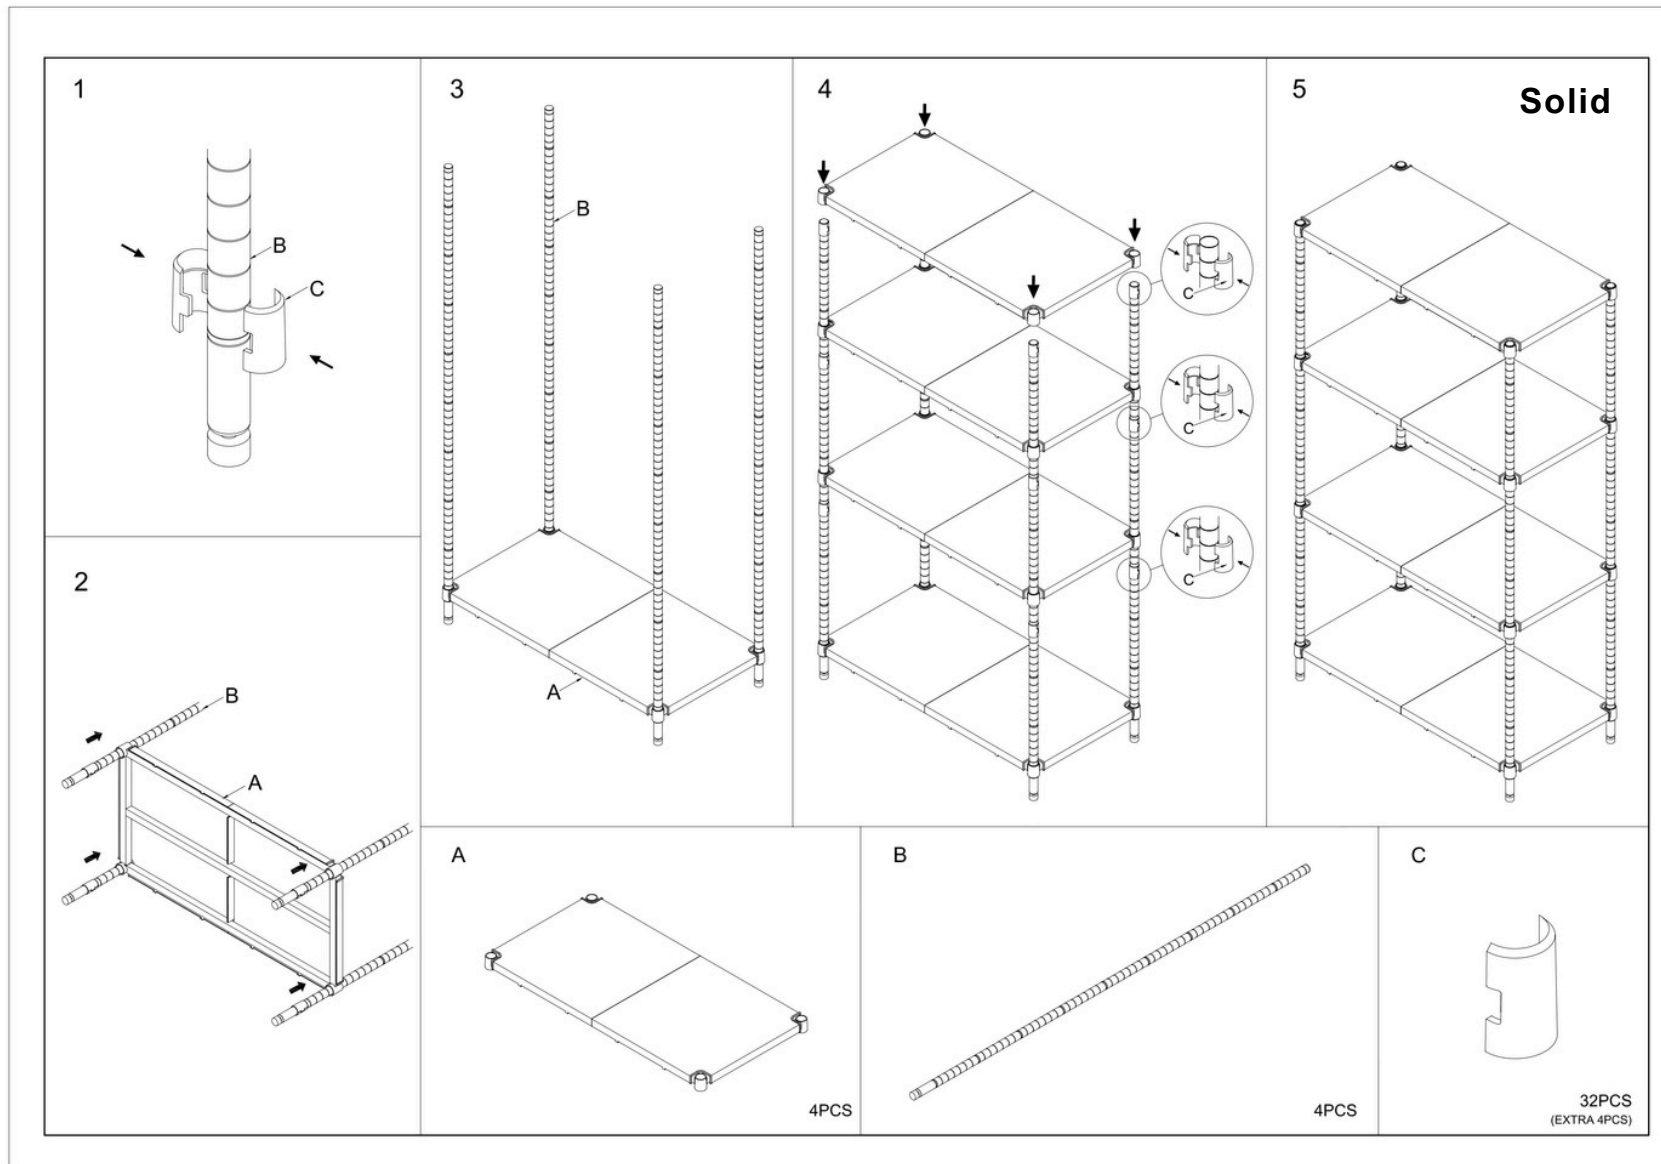

# ECLIPSE® PLASTIC PLUS

# ECLIPSE® PLASTIC PLUS

Depth (mm)	Length (mm)							
	610	760	915	1070	1220	1370	1520	1820
460	✓	✓	✓	✓	✓	✓	✓	✓
610	✓	✓	✓	✓	✓	✓	✓	✓
Heights available in 1625mm, 1820mm, 2130mm (Solid & Vented)								