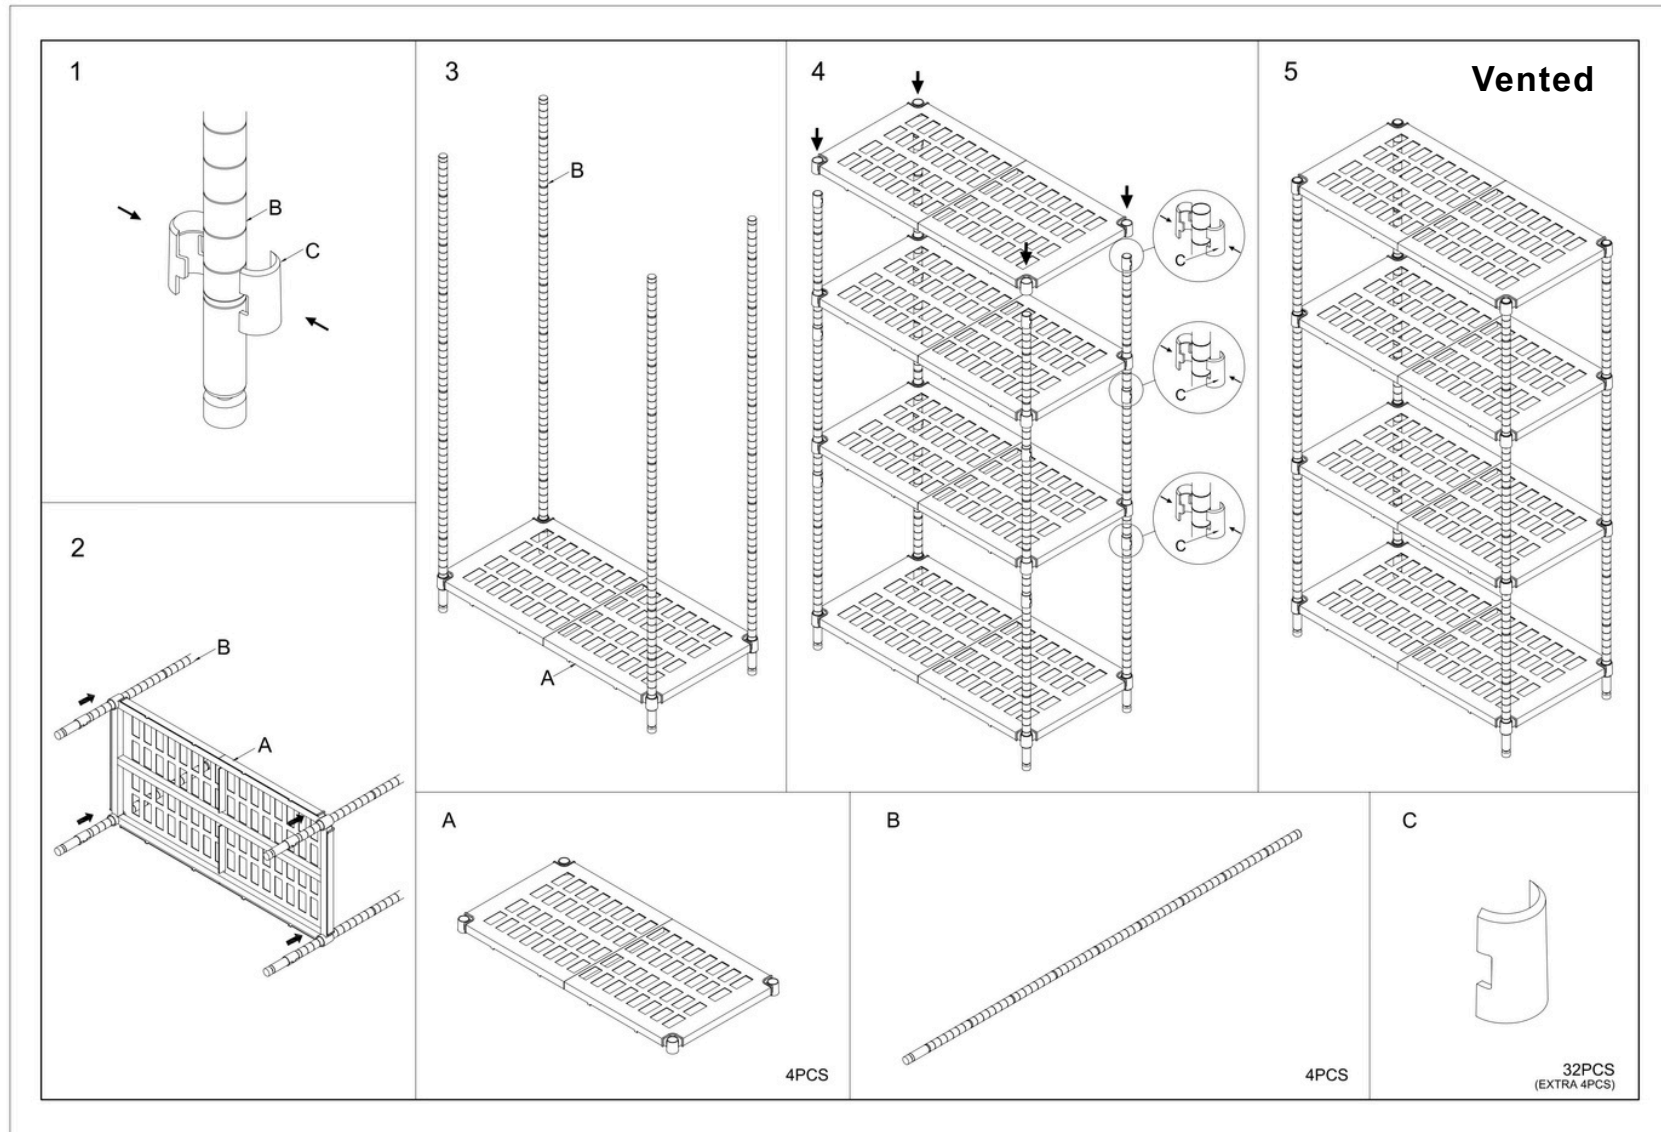

# ECLIPSE® PLASTIC PLUS

# ECLIPSE® PLASTIC PLUS

Depth (mm)	Length (mm)							
	610	760	915	1070	1220	1370	1520	1820
460	✓	✓	✓	✓	✓	✓	✓	✓
610	✓	✓	✓	✓	✓	✓	✓	✓
Heights available in 1625mm, 1820mm, 2130mm (Solid & Vented)								